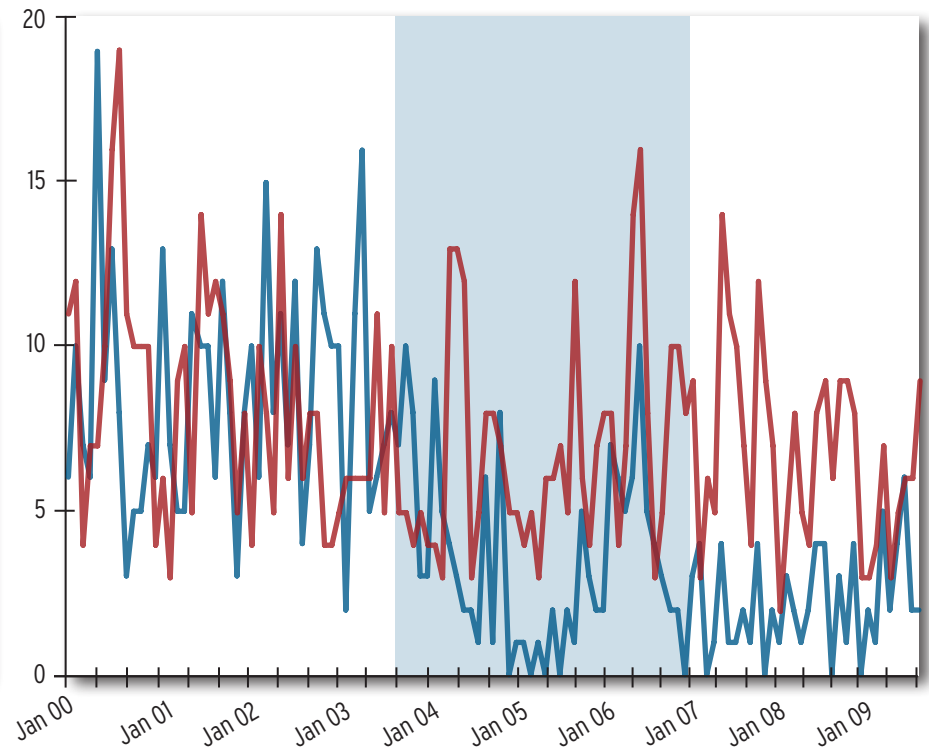

**CRIME IN HOPE VI SITES, JANUARY 2000-SEPTEMBER 2009**

**CAPITOL GATEWAY**

— Hope VI Target Area  
— Comparison Area

**CAPPER CARROLLSBURG**

— Hope VI Target Area  
— Comparison Area