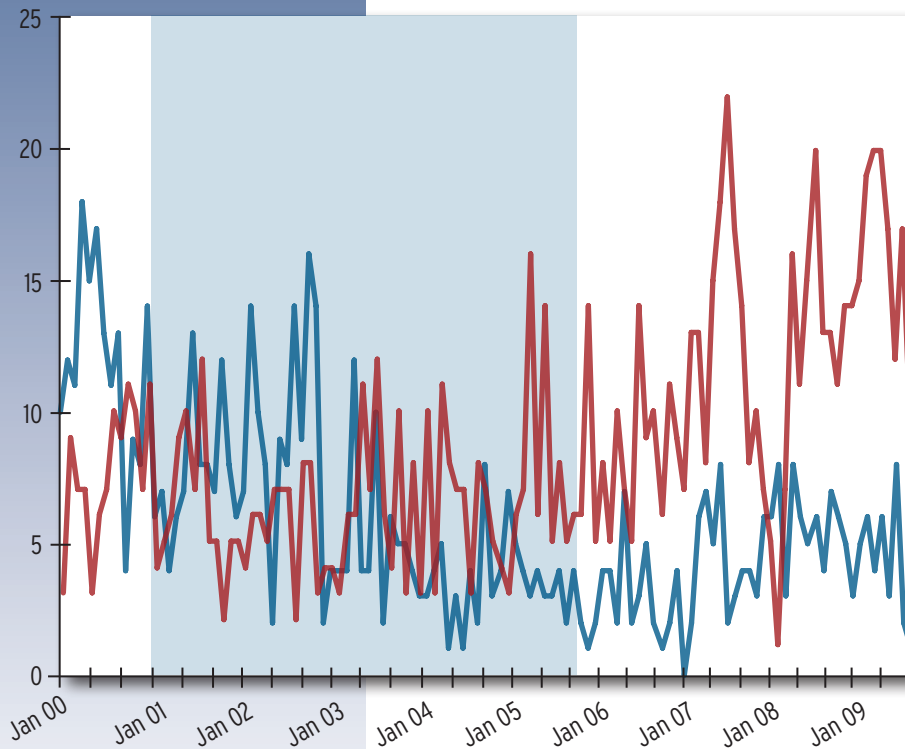

**CRIME IN HOPE VI SITES, JANUARY 2000-SEPTEMBER 2009**

**CAPITOL GATEWAY**

— Hope VI Target Area  
— Comparison Area

**CAPPER CARROLLSBURG**

— Hope VI Target Area  
— Comparison Area