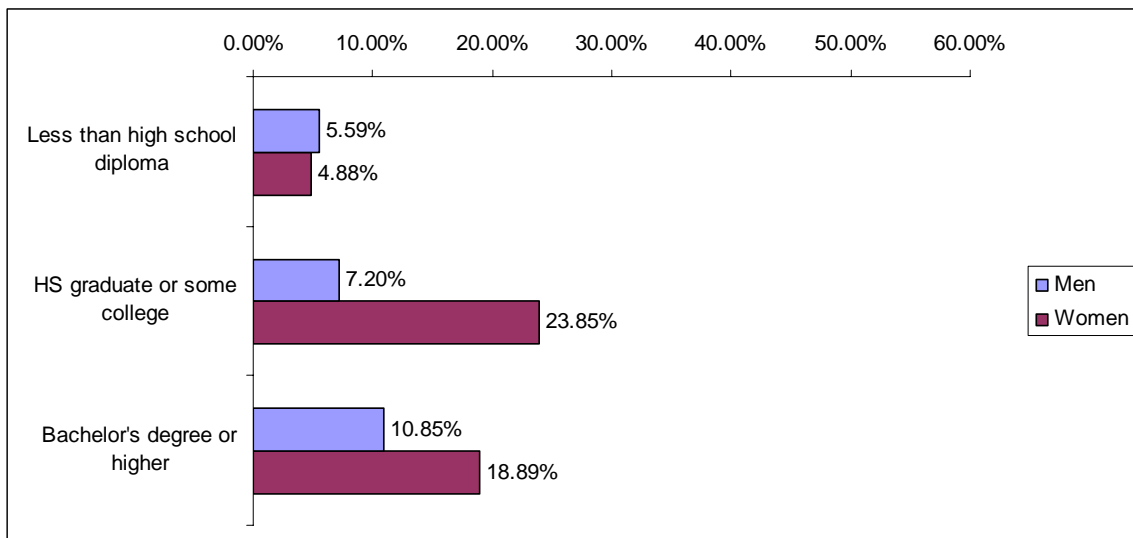

Older Adults' Labor Force Participation: A Decade of Growth

April 2008 Labor Force Participation Rates

Growth in Labor Force Participation Rate (April 1999 to April 2008)

Source: Urban Institute Tabulations of Current Population Survey Data

Labor Force Participation of Adults by Educational Attainment: Ages 62-65

April 2008 Labor Force Participation Rates

Growth in Labor Force Participation Rate (April 1999 to April 2008)

Source: Urban Institute Tabulations of Current Population Survey Data