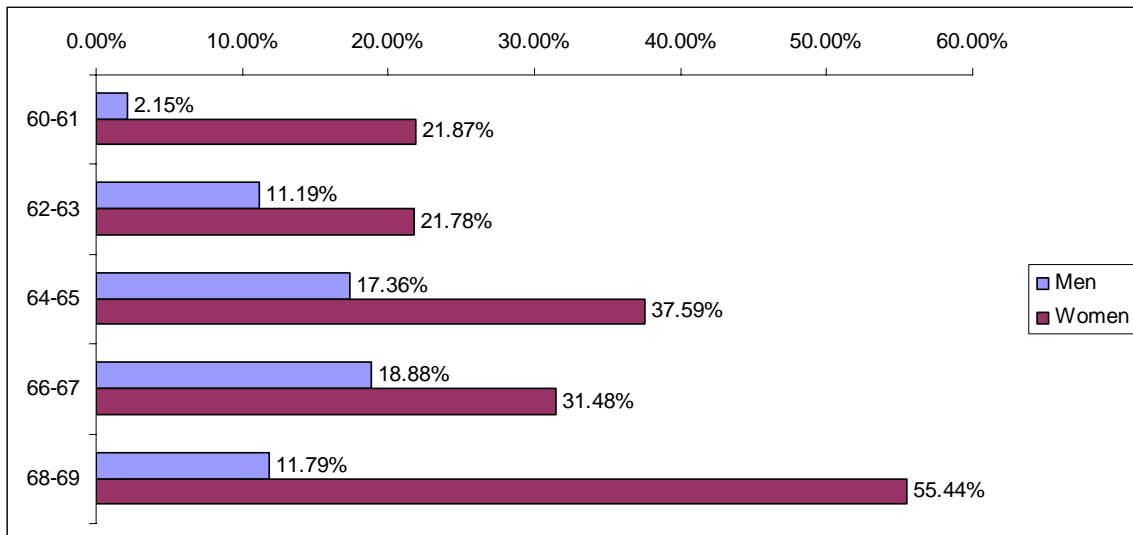

Older Adults' Labor Force Participation: A Decade of Growth

April 2008 Labor Force Participation Rates

Growth in Labor Force Participation Rate (April 1999 to April 2008)

Source: Urban Institute Tabulations of Current Population Survey Data

Labor Force Participation of Adults by Educational Attainment: Ages 62-65

April 2008 Labor Force Participation Rates

Growth in Labor Force Participation Rate (April 1999 to April 2008)

Source: Urban Institute Tabulations of Current Population Survey Data