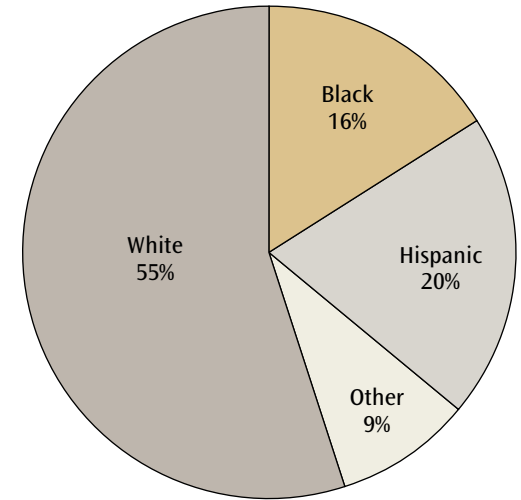

MSA Indices

Gay/Lesbian Index	1.47
Gay Male Index	1.65
Lesbian Index	1.28

City Rankings and Indices

	City Index	Rank among top 50 cities	Rank among all communities
Gay/Lesbian	1.52	22	161
Gay Male	1.74	20	121
Lesbian	1.30	24	336

Comparative Statistics

(New York PMSA)

	All	GL couples	GL rank
Presence of children, among households	34%	27%	179
Seniors (55+), among adults	27%	18%	209
Nonwhite, among adults	57%	45%	28
Females, among adults	54%	36%	35

Top ZIP Codes

	1	2	3	4	5
Gay and lesbian	10011	10014	10036	11215	11217
Gay	10011	10014	10036	10001	10003
Lesbian	11215	10014	11217	10011	11238

Ages of Same-Sex Unmarried Partners

Race/Ethnicity of Householder in Same-Sex Unmarried Partner Households