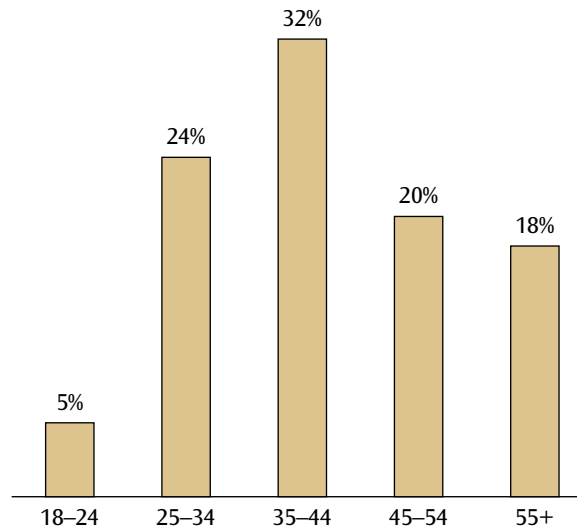

Comparative Statistics

(New York PMSA)

	All	GL couples	GL rank
Presence of children, among households	34%	27%	179
Seniors (55+), among adults	27%	18%	209
Nonwhite, among adults	57%	45%	28
Females, among adults	54%	36%	35

Top ZIP Codes

	1	2	3	4	5
Gay and lesbian	10011	10014	10036	11215	11217
Gay	10011	10014	10036	10001	10003
Lesbian	11215	10014	11217	10011	11238

Ages of Same-Sex Unmarried Partners

Race/Ethnicity of Householder in Same-Sex Unmarried Partner Households